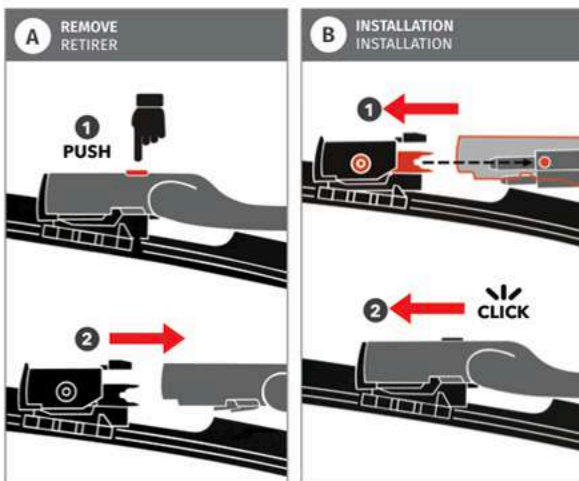

INSTALLATION