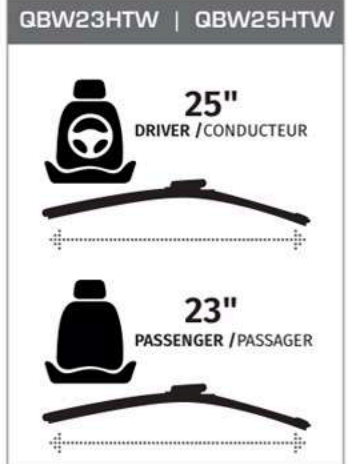

QUICKBLADE

www.quick-blade.com

SERIE M HEATED AND WASHER SYSTEM

DESIGNED FOR MERCEDES-BENZ PREMIUM MODELS

The QuickBlade/Serie M wiper blade fits top of the range models. range of Mercedes-Benz. With its spray function washer and heater, it provides cleaning power highly superior.

Benefit and operation of this new technology

The wipers are equipped with 64 laser-cut perforations. The spray system distributes the washer fluid over the entire length of the wiper blade.

The benefits of having a washer spray closer (+/- 1 inch) between the windshield wiper and the windshield increase the control and performance of wiping at low and high speeds during the winter and the other seasons.

In addition, the wiper has a heating element system. Snow and ice don't build up on the wipers, meaning they stay flexible and efficient at all times.

1. 1 Login for spraying windshield washer fluid
2. 2 Connection system heating element current

INSTALLATION

APPLICATION 2021-2022

E450	2020-2022	GLE63 AMG	2016-2022
E53	2020-2022	GLS450	2017-2022
E63	2020-2022	GLS550	2017-2019
GL350	2013-2016	GLS580	2020-2022
GL450	2013-2016	GLS63 AMG	2017-2022
GL550	2014-2016	GT AMG	2016-2022
GL63 AMG	2013-2016	ML250	2015
GLE300D	2016	ML350	2013-2015
GLC63 AMG S	2016-2019	S450	2018-2022
GLE350	2016-2022	S550	2014-2017
GLE400	2016-2022	S550E	2015-2017
GLE43 AMG	2017-2022	S560	2018-2022
GLE450	2020-2022	S560E	2019-2022
GLE450 AMG	2016	SL550	2017-2022
GLE550	2016-2022	S600	2015-2017
GLE53	2020-2022	S63 AMG	2014-2022
GLE550E	2016-2018	S65 AMG	2015-2022

SIZES