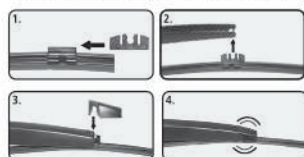

FITS: BMW, VOLKSWAGEN, VOLVO ET PLUS / AND MORE