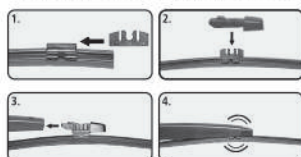

FITS: MERCEDES-BENZ, VOLKSWAGEN ET PLUS / AND MORE