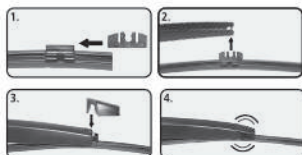

FITS: BMW, VOLKSWAGEN, VOLVO ET PLUS / AND MORE