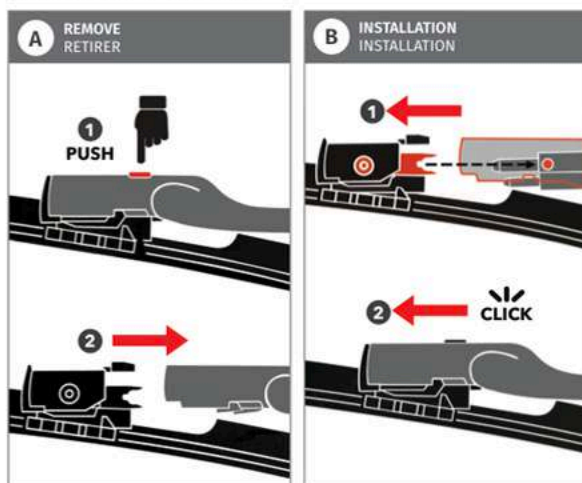

INSTALLATION