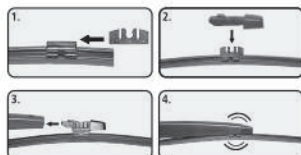

FITS: MERCEDES-BENZ, VOLKSWAGEN ET PLUS / AND MORE